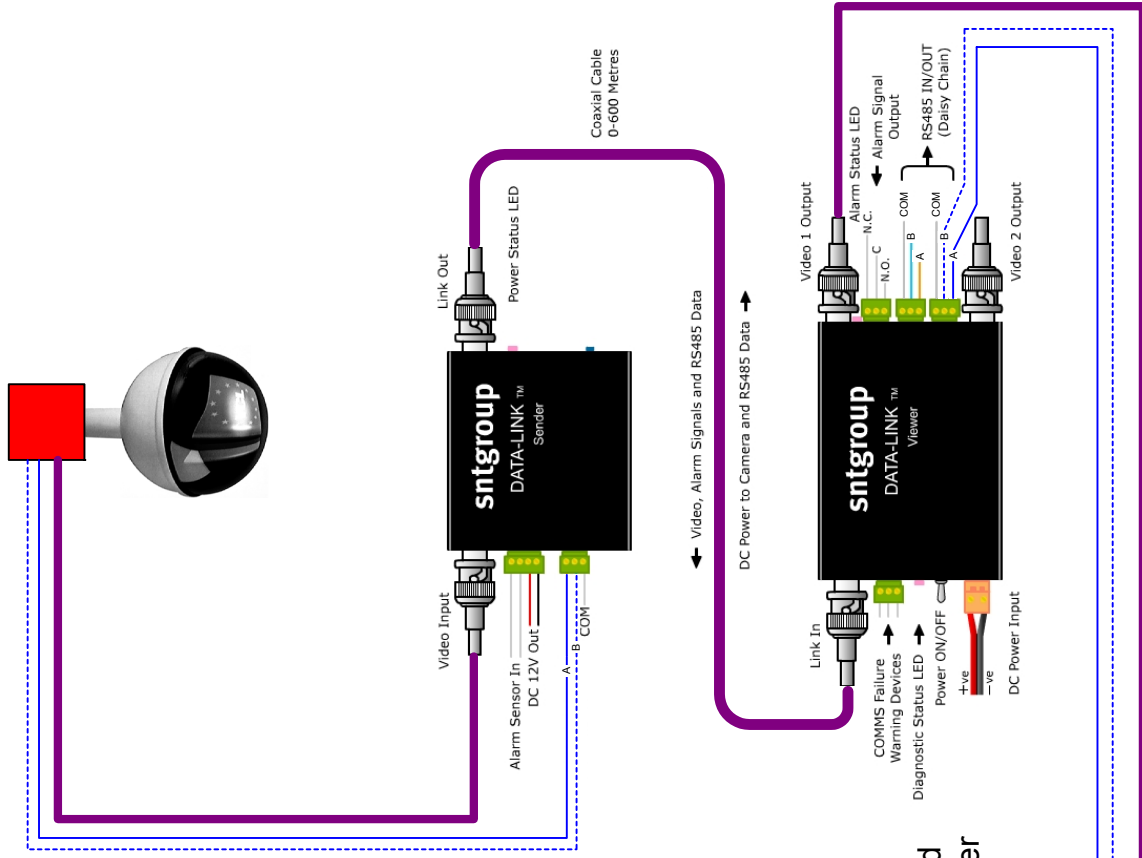

Starcard Converter

Building Block Video Ltd (Controlling a VCL Dome via a SNT DATA-LINK. Data Generated by a Starcard Converter , 24 05 06, DL)
 17 Apex Park, Diplocks Industrial Estate, Hailsham, East Sussex, UK. BN27 3JU.Tel:+44(0)1323 842728 Support:+44(0)1323 444600 www.bbvcctv.com