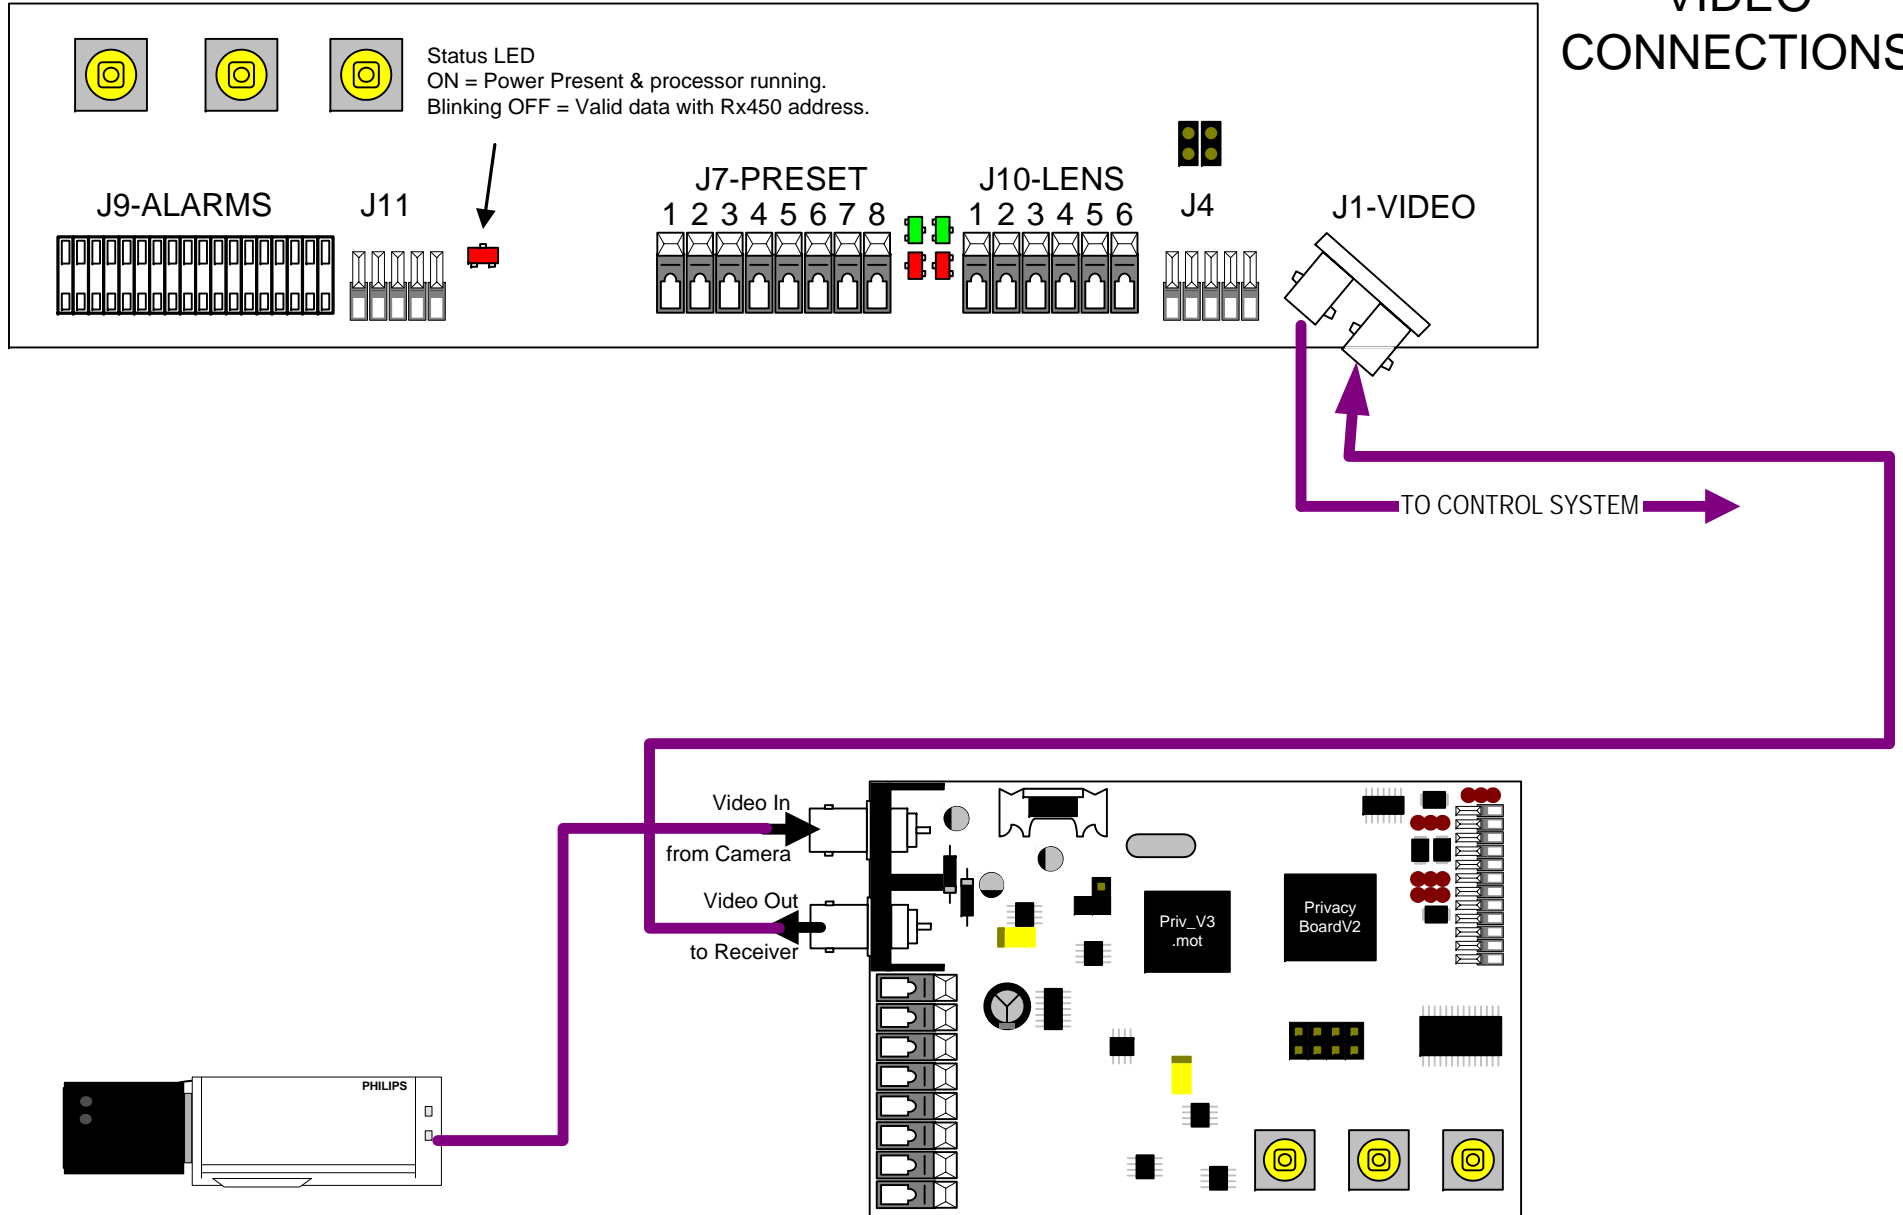

UP SELECT DOWN

LOGIC/UPPER BOARD CONNECTIONS

VIDEO CONNECTIONS

Building Block Video Ltd (CONNECTING A PRIVACY BOARD TO AN Rx55X, 24/01/06, DL)

17 Apex Park, Diplocks Industrial Estate, Hailsham, East Sussex, UK. BN27 3JU. Tel:+44(0)1323 842727 Fax:+44 (0)1323 842728 Support:+44(0)1323 444600 www.bbvctv.com