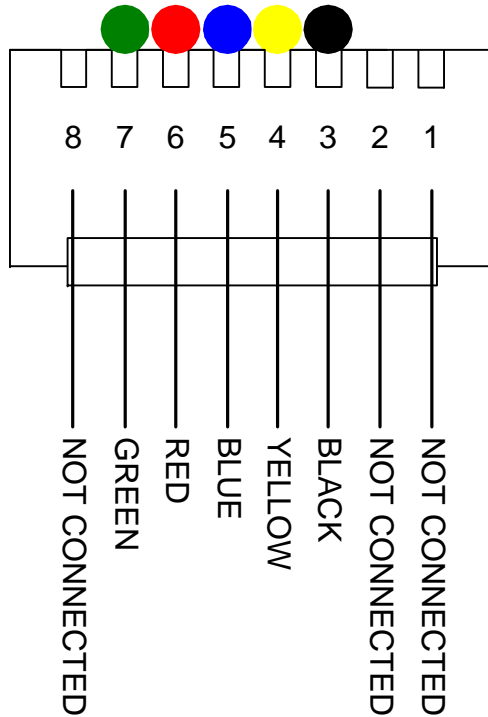

WHITE IS NOT USED

GREEN
RED
BLUE
YELLOW
BLACK

Cable and RJ11 is a FARNELL subassembly.
Part number: 754-948

RJ11

RJ45

Building Block Video Ltd (BBV T-COMMAND KEYBOARD TO GANZ DVR INTERCONNECTING CABLE, 02/05/07, DL)