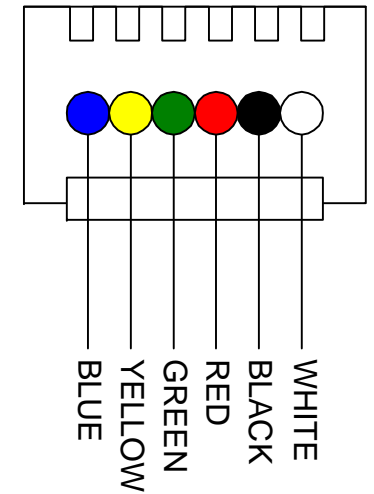

WHITE IS NOT USED

GREEN
RED
BLUE
YELLOW
BLACK

Cable and RJ11 is a FARNELL subassembly.
Part number: 754-948

RJ11

RJ45

Building Block Video Ltd (BBV T-COMMAND KEYBOARD TO GANZ DVR INTERCONNECTING CABLE, 02/05/07, DL)