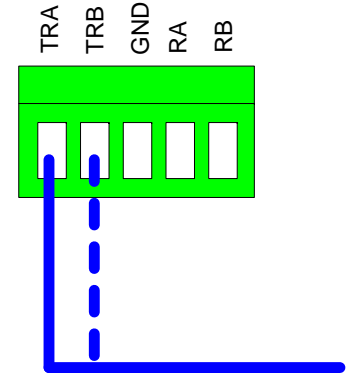

Keyboard

RX55X Coe

Port 1

XC Matrix

No Coax Cable Connections are Shown
 Matrix Wiring Colour Code is based on supplied Matrix

TCD II

RX55X Coe

To Matrix
Max Distance 1200mtrs

Telecommand Matrix Commands

Keyboard Log On **** Enter

Preset 1 Enter

Prog Preset # Enter

Preset 95 Enter

Prog Preset 96 Enter

RX55X Coe Receiver Action

Goto Preset 1