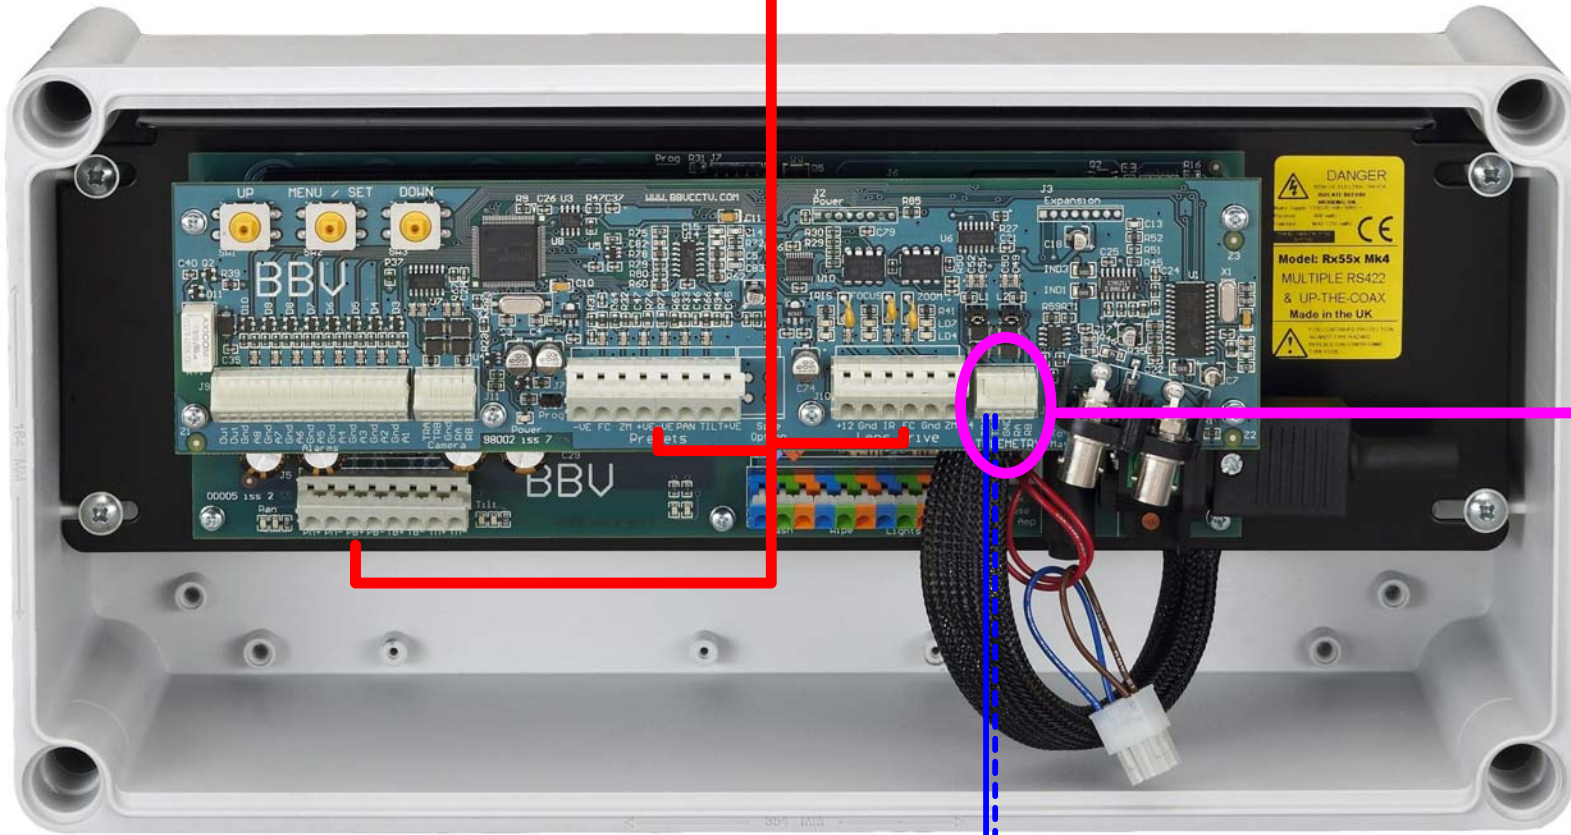

Keyboard

RX55X Coe

Port 1

XC Matrix

No Coax Cable Connections are Shown
 Matrix Wiring Colour Code is based on supplied Matrix

TCD II

RX55X Coe

To Matrix
Max Distance 1200mtrs

Telecommand Matrix Commands

Keyboard Log On **** Enter

Preset 1 Enter

Prog Preset # Enter

Preset 95 Enter

Prog Preset 96 Enter

RX55X Coe Receiver Action

Goto Preset 1