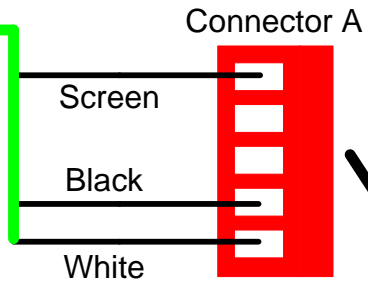

Keyboard

RX55X Coe

Port 1

XC Matrix

No Coax Cable Connections are Shown
 Matrix Wiring Colour Code is based on supplied Matrix

TCD II

RX55X Coe

To Matrix
Max Distance 1200mtrs

Telecommand Matrix Commands

Keyboard Log On **** Enter

Preset 1 Enter

Prog Preset # Enter

Preset 95 Enter

Prog Preset 96 Enter

RX55X Coe Receiver Action

Goto Preset 1