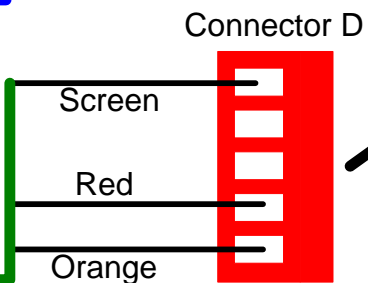

Keyboard

RX55X Coe

Port 1

XC Matrix

No Coax Cable Connections are Shown
 Matrix Wiring Colour Code is based on supplied Matrix

TCD II

RX55X Coe

To Matrix
Max Distance 1200mtrs

Telecommand Matrix Commands

Keyboard Log On **** Enter

Preset 1 Enter

Prog Preset # Enter

Preset 95 Enter

Prog Preset 96 Enter

RX55X Coe Receiver Action

Goto Preset 1