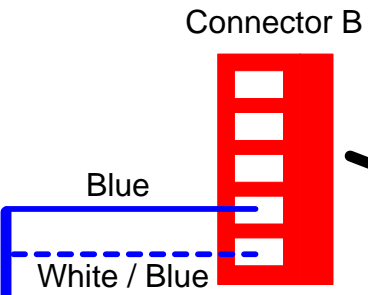

Keyboard

RX55X Coe

Port 1

XC Matrix

No Coax Cable Connections are Shown
 Matrix Wiring Colour Code is based on supplied Matrix

TCD II

RX55X Coe

To Matrix
Max Distance 1200mtrs

Telecommand Matrix Commands

Keyboard Log On **** Enter

Preset 1 Enter

Prog Preset # Enter

Preset 95 Enter

Prog Preset 96 Enter

RX55X Coe Receiver Action

Goto Preset 1