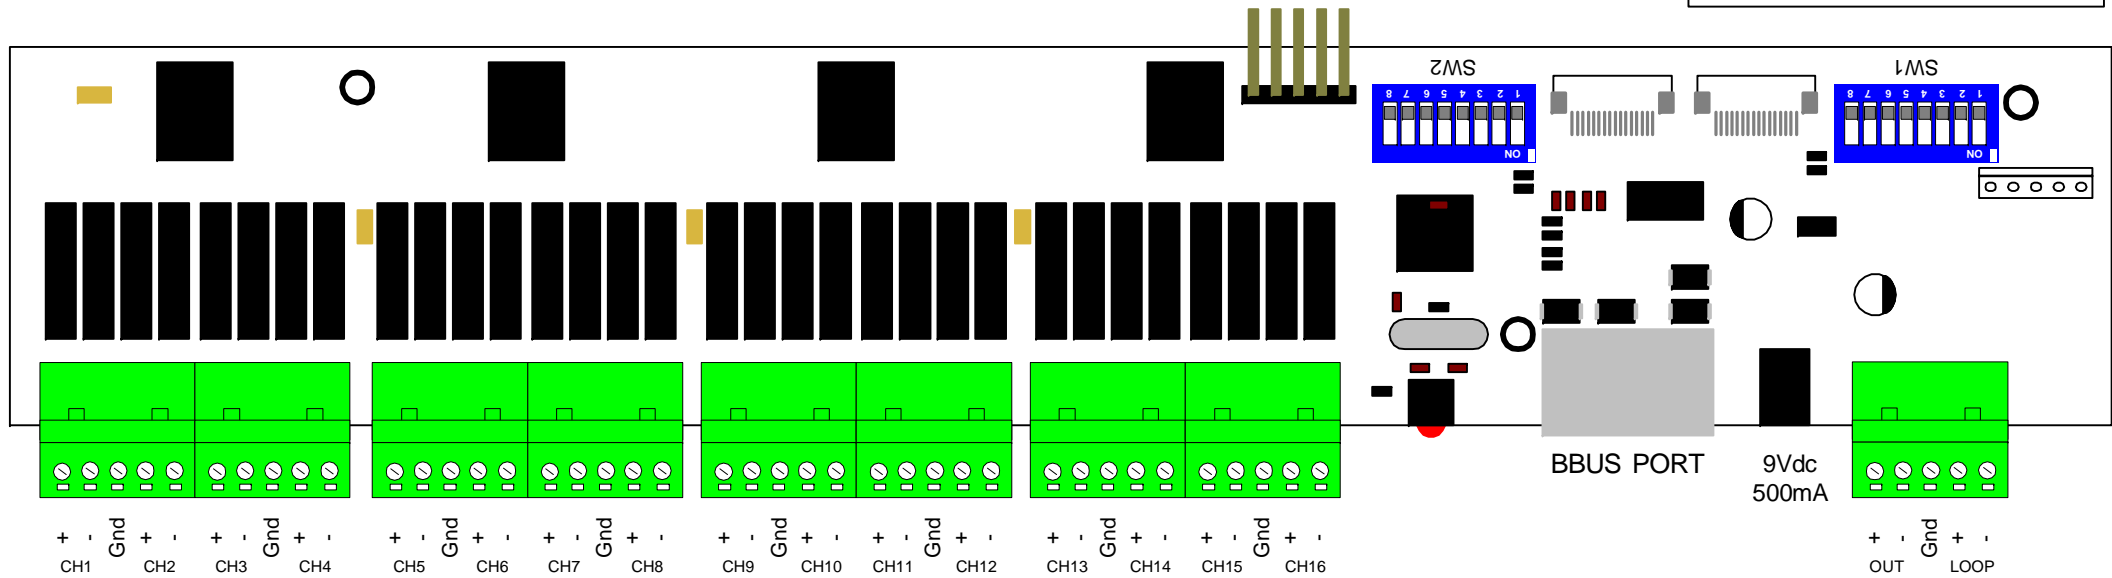

SW2	
Camera Range	
all off	1-16
1 on	17-32
2 on	33-48
1+2 on	48-64
3 on	64-80
1+3 on	81-96

SW1	
Monitor Range	
all off	1
1 on	2
2 on	3
1+2 on	4
3 on	5
1+3 on	6
7+8	BBUS Termination

Building Block Video Ltd (AUDIO FOLLOWER SWITCH SETTINGS, 23 03 06, DL)